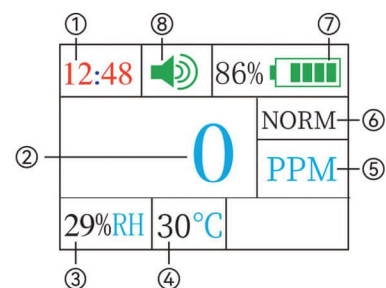

Detection range: 0-10000 μ mol/mol **Resolution:** 1 μ mol/mol **Applicable gas:** Combustible gas

Alarm point: can be set manually, the default low alarm value is 500 μ mol/mol, and the high alarm value is 2000 μ mol/mol.

Indication mode: LCD real-time data display, Light Emitting Diodes, sound, vibration alarm and low battery prompt.

- 1.Time
- 2.Gas concentration
- 3.Humidity
- 4.Temperature
- 5.Unit
- 6.Gas status(NORM-normal,LA-low alarm,HA-high alarm,RA-range alarm)
- 7.Battery status
- 8.Sound mode(may be muted by pressing then release it,vice versa)