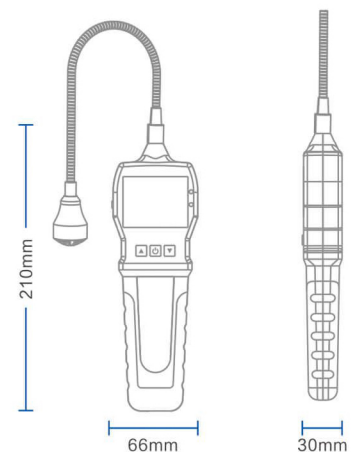

BH-90E

Portable Combustible
Gas Leak Detector

 Exib IIB T3 Gb

SIL FC RoHS CE   

Technical Parameters

Alarm method:	sound/light/vibration
Sensor life:	2 years
Charging time:	< 5 hours
Working time:	≥8 hours
Working environment:	-20°C~50°C
Guiding method:	Large screen real-time display data
Power:	3.7V rechargeable lithium battery

BH-90E Gas Leak Detector

Gas leak detector adopts large-scale integrated circuit technology and conforms to the national intelligent technical standards. It uses industrial grade sensors to detect gases through natural diffusion, with excellent sensitivity and repeatability. Easy to use and maintain, it greatly meets the requirements of high reliability of industrial site safety testing. The shell is made of high-strength engineering plastics and composite non-slip rubber. It has high strength, good hand feeling, and is waterproof, dustproof and explosion-proof. Widely used in metallurgy, petroleum, chemical, coking, unicipal, biochemical medicine, agriculture and other industries.