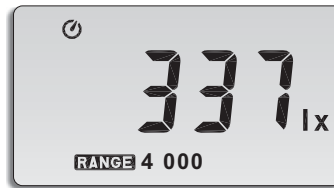

CENTER 337 MINI LIGHTMETER

CE

- 5 Digital Display
- Auto Ranging
- Automatic Power Off
- fc / lx Function Selectable
- HOLD Function
- Range Display
- Automatic Zero When Power On

CENTER®

CENTER 337 MINI LIGHTMETER

● FEATURE

- 5 Digital Display
- Auto Ranging
- Automatic Power Off
- fc / lx Function Selectable
- HOLD Function
- Range Display
- Automatic Zero When Power On

Range Display

Automatic Zero When Power On

● SPECIFICATIONS

- **Light Range:** 0.000~4000 fc
0.00~40000 lx
- **Sample Rate:** 2 times/sec
- **Auto Power Off:** 30 minutes
- **Low Battery Indication:** The  is displayed.
- **Battery Type:** 9V Battery
- **Battery Life:** 150 hours approx.
- **Operation Temperature:** 0°C to 40 °C
- **Storage Temperature:** -10°C to 60 °C
- **Dimensions:** 196mm(L) x54mm(W) x34mm(H)
- **Weight:** approx. 180g