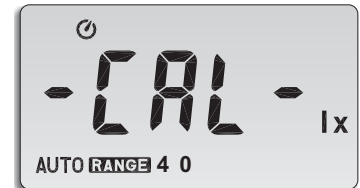

CENTER 337 MINI LIGHTMETER

CE

- 5 Digital Display
- Auto Ranging
- Automatic Power Off
- fc / lx Function Selectable
- HOLD Function
- Range Display
- Automatic Zero When Power On

CENTER®

CENTER 337 MINI LIGHTMETER

● FEATURE

- 5 Digital Display
- Auto Ranging
- Automatic Power Off
- fc / lx Function Selectable
- HOLD Function
- Range Display
- Automatic Zero When Power On

Range Display

Automatic Zero When Power On

● SPECIFICATIONS

- **Light Range:** 0.000~4000 fc
0.00~40000 lx
- **Sample Rate:** 2 times/sec
- **Auto Power Off:** 30 minutes
- **Low Battery Indication:** The  is displayed.
- **Battery Type:** 9V Battery
- **Battery Life:** 150 hours approx.
- **Operation Temperature:** 0°C to 40 °C
- **Storage Temperature:** -10°C to 60 °C
- **Dimensions:** 196mm(L) x54mm(W) x34mm(H)
- **Weight:** approx. 180g