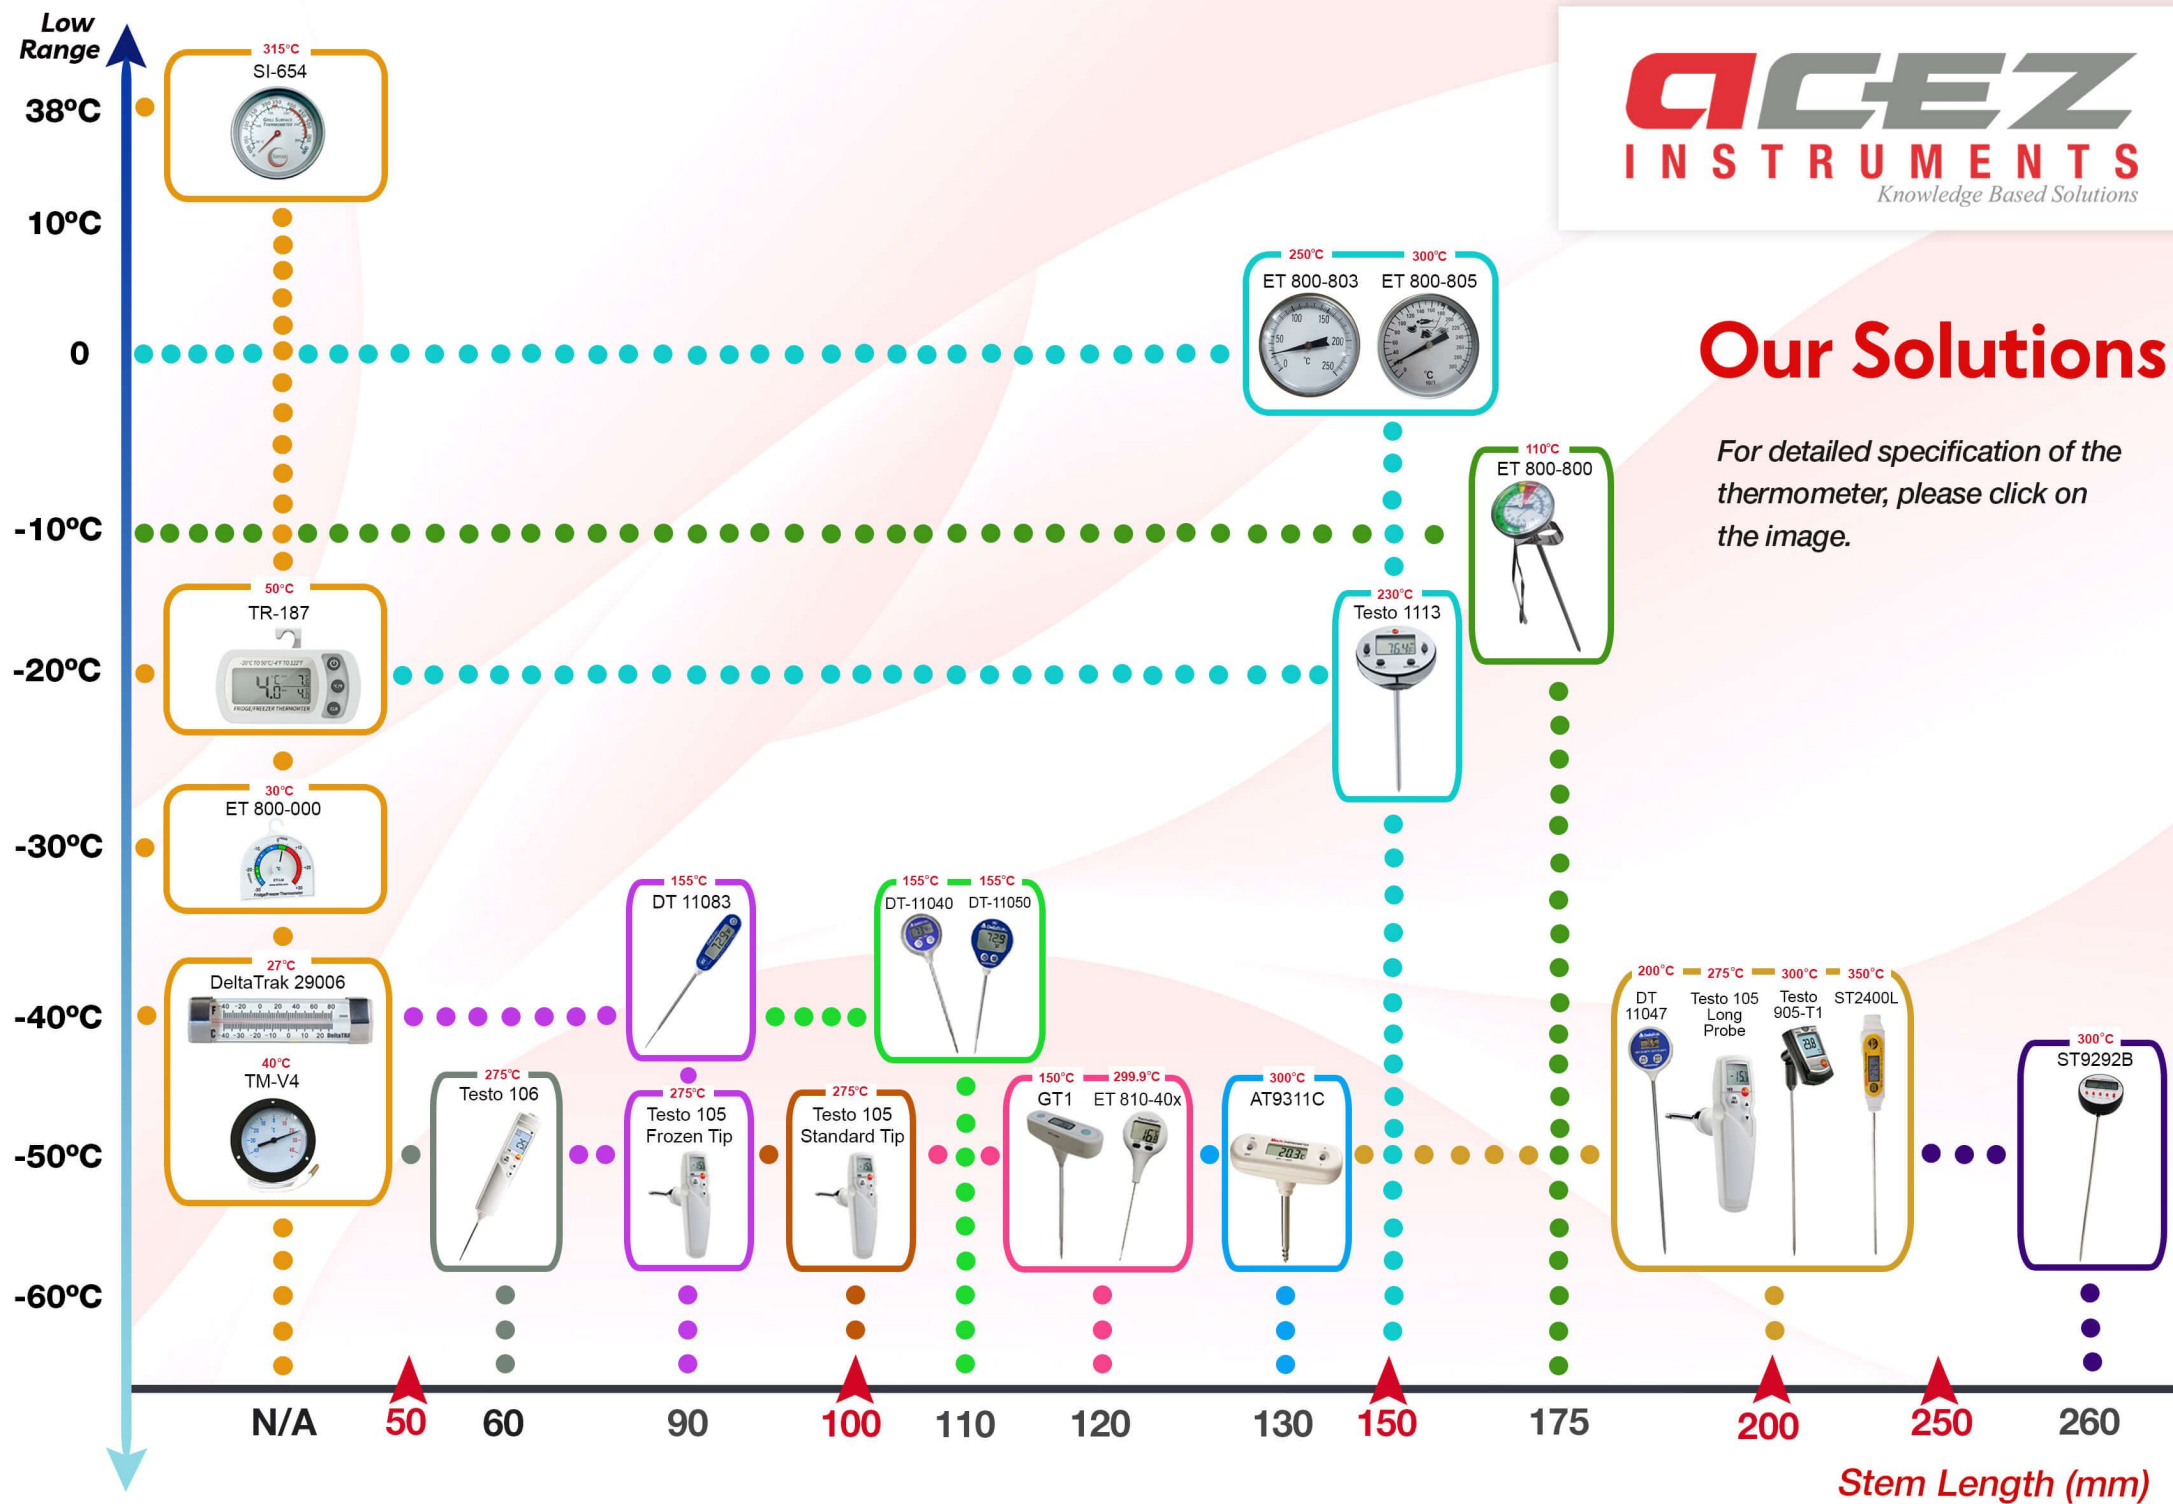

Our Solutions

For detailed specification of the thermometer, please click on the image.

Stem Length (mm)